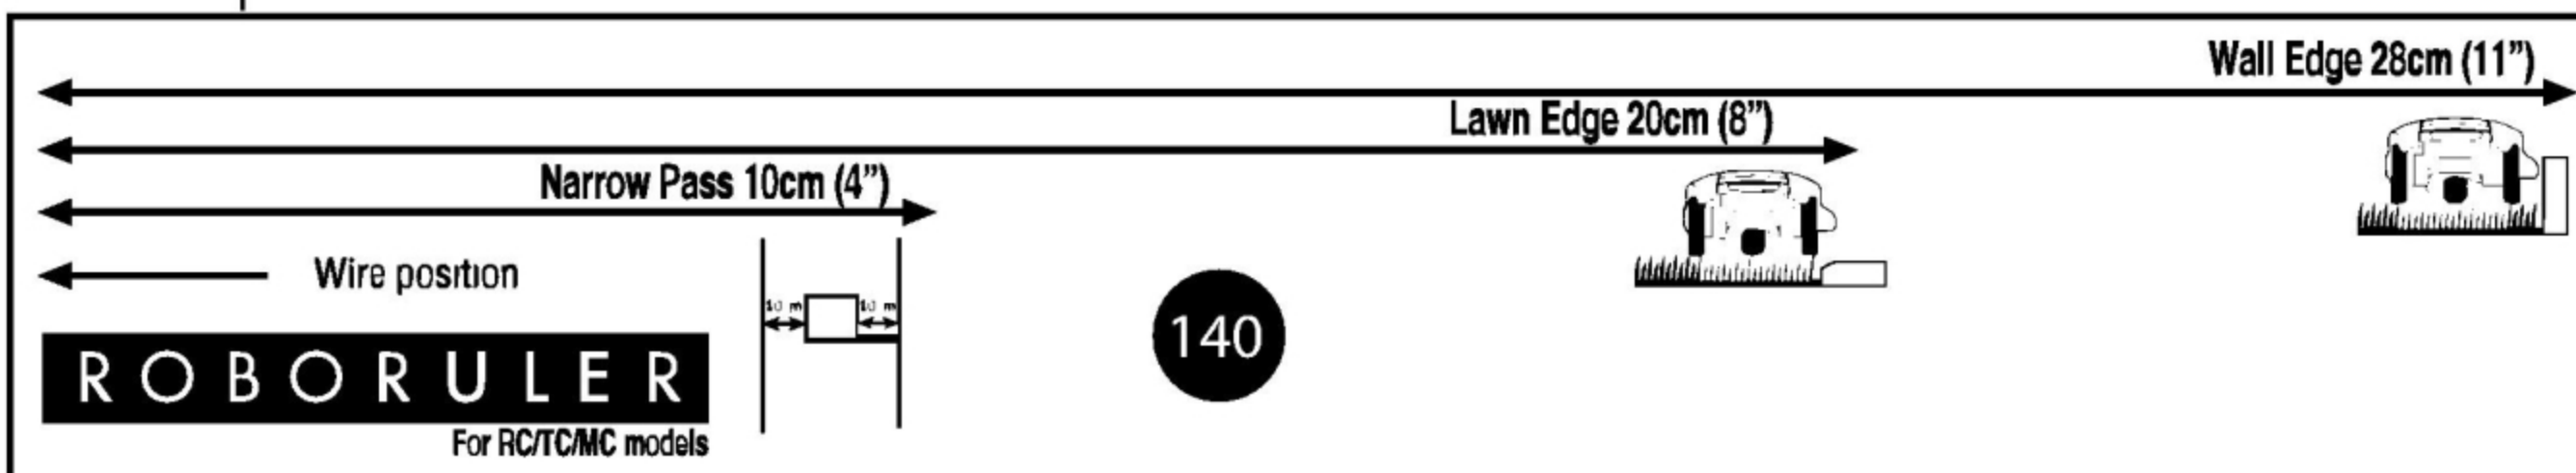

301

140

139

302

ROBORULER
For RC/TCMC models

140

E3-10581B-01